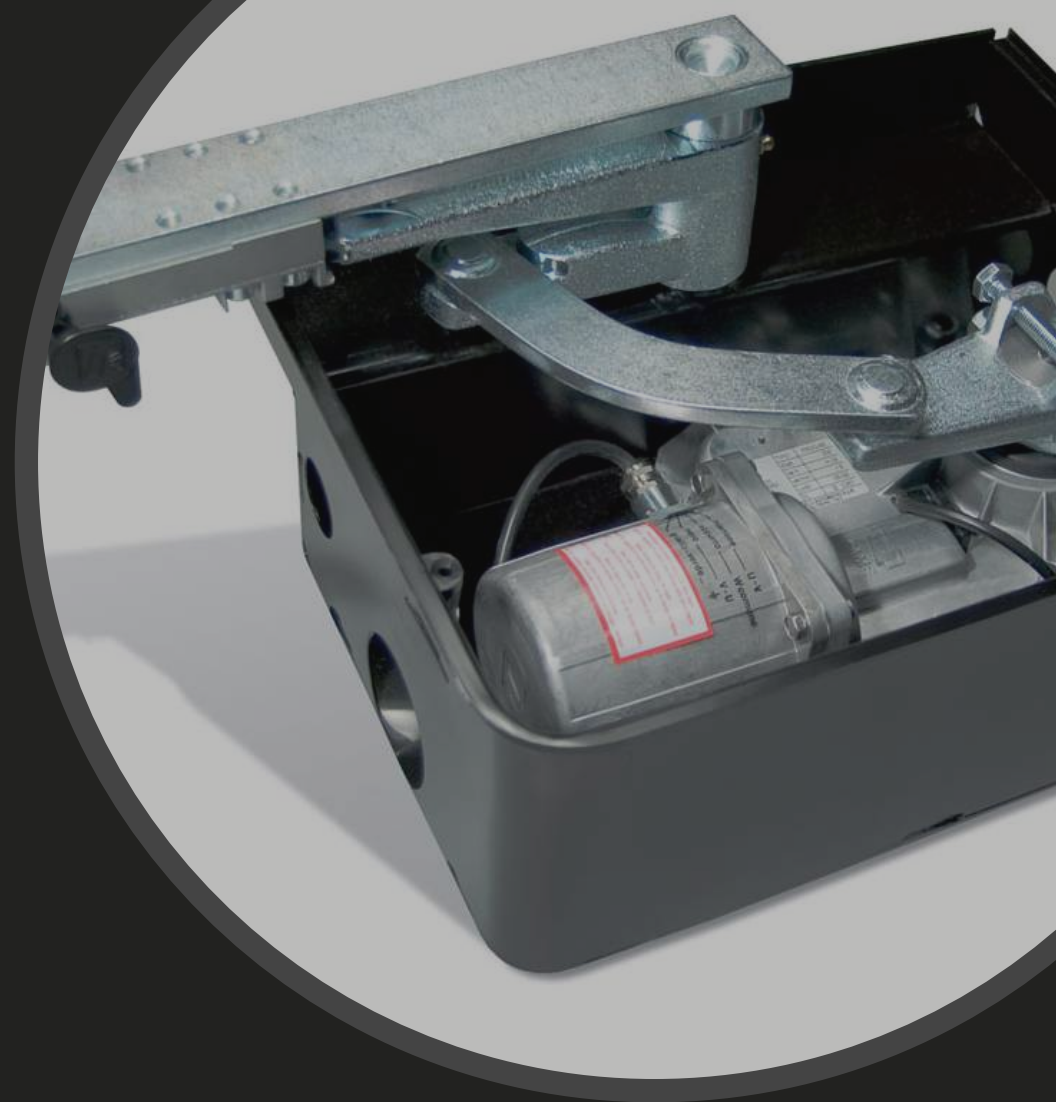

Automation

Our highly qualified and experienced installation team can safely and promptly install all manner of automation and security systems for you.